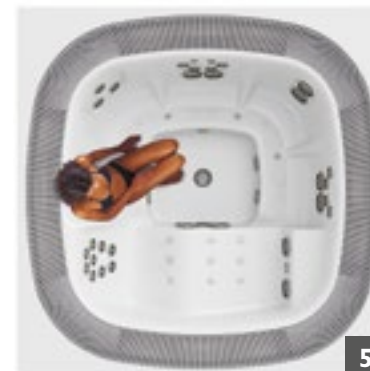

Maximum pleasure from Jacuzzi® professional wellness. Enjoy!

Enjoy the professional hot tub ideal for hotels, gyms and spas.

Ideal for intensive use, it is designed for small to medium sized hotels and day spas that offer wet/heat experiences. Fuss free installation and simple to use, Enjoy offers all the prestige and exclusivity of the genuine Jacuzzi® brand. Available as a built in hot tub, with plenty of room thanks to clever ergonomics and the use of an overflow grid, you will find that Enjoy expresses the ultimate in contemporary design in a perfect synthesis of uniqueness and functionality.

ENJOY: TAKE THE PATH TO 5 STAR WELLNESS

The 6 seats have been designed to deliver the genuine Jacuzzi® wellness path involving all the muscles and ensuring maximum effectiveness.

1. The hydromassage of the entrance position activates circulation and lightens the lower joints.
2. A gentle massage of the back, especially the shoulders and lumbar area stimulates blood circulation and loosens the joints.
3. The hydromassage here becomes more intense and energetic. The muscles are worked, circulation is stimulated, the skin is massaged by the rotating flow of the jets.
4. Hydromassage at its maximum force: all of the body is involved. This intermediate stage is ideal for dissolving stiffness and relaxing the muscles.
5. Now the massage is more soft and modulated, the muscles are more relaxed, fatigue disappears.
6. This is the moment of total relaxation: the lounge seat. A double row of delicate jets massage the whole body as fingers of water. The blower caresses hamstrings and calves, while the foot jet invigorates feet and legs.

DESIGN

- Sized to accommodate up to 6 people comfortably seated in their own personal seat.
- The compensation tank is conveniently available in a low version, enabling installation of the spa and tank at the same level.
- The overflow grid blends with the frame to create an elegant, seamless aesthetic.