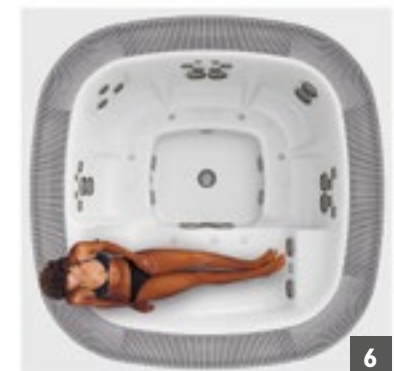

ENJOY: TAKE THE PATH TO 5 STAR WELLNESS

The 6 seats have been designed to deliver the genuine Jacuzzi® wellness path involving all the muscles and ensuring maximum effectiveness.

1. The hydromassage of the entrance position activates circulation and lightens the lower joints.
2. A gentle massage of the back, especially the shoulders and lumbar area stimulates blood circulation and loosens the joints.
3. The hydromassage here becomes more intense and energetic. The muscles are worked, circulation is stimulated, the skin is massaged by the rotating flow of the jets.
4. Hydromassage at its maximum force: all of the body is involved. This intermediate stage is ideal for dissolving stiffness and relaxing the muscles.
5. Now the massage is more soft and modulated, the muscles are more relaxed, fatigue disappears.
6. This is the moment of total relaxation: the lounge seat. A double row of delicate jets massage the whole body as fingers of water. The blower caresses hamstrings and calves, while the foot jet invigorates feet and legs.

DESIGN

- Sized to accommodate up to 6 people comfortably seated in their own personal seat.
- The compensation tank is conveniently available in a low version, enabling installation of the spa and tank at the same level.
- The overflow grid blends with the frame to create an elegant, seamless aesthetic.