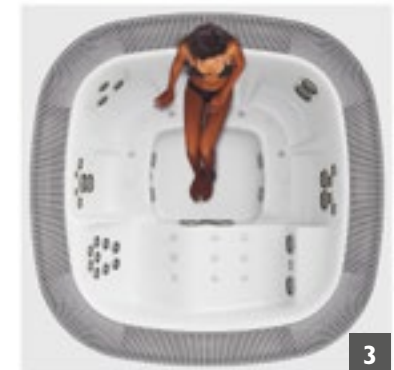

Maximum pleasure from Jacuzzi® professional wellness. Enjoy!

Enjoy the professional hot tub ideal for hotels, gyms and spas.

Ideal for intensive use, it is designed for small to medium sized hotels and day spas that offer wet/heat experiences. Fuss free installation and simple to use, Enjoy offers all the prestige and exclusivity of the genuine Jacuzzi® brand. Available as a built in hot tub, with plenty of room thanks to clever ergonomics and the use of an overflow grid, you will find that Enjoy expresses the ultimate in contemporary design in a perfect synthesis of uniqueness and functionality.

ENJOY: TAKE THE PATH TO 5 STAR WELLNESS

The 6 seats have been designed to deliver the genuine Jacuzzi® wellness path involving all the muscles and ensuring maximum effectiveness.

1. The hydromassage of the entrance position activates circulation and lightens the lower joints.
2. A gentle massage of the back, especially the shoulders and lumbar area stimulates blood circulation and loosens the joints.
3. The hydromassage here becomes more intense and energetic. The muscles are worked, circulation is stimulated, the skin is massaged by the rotating flow of the jets.
4. Hydromassage at its maximum force: all of the body is involved. This intermediate stage is ideal for dissolving stiffness and relaxing the muscles.
5. Now the massage is more soft and modulated, the muscles are more relaxed, fatigue disappears.
6. This is the moment of total relaxation: the lounge seat. A double row of delicate jets massage the whole body as fingers of water. The blower caresses hamstrings and calves, while the foot jet invigorates feet and legs.

DESIGN

- Sized to accommodate up to 6 people comfortably seated in their own personal seat.
- The compensation tank is conveniently available in a low version, enabling installation of the spa and tank at the same level.
- The overflow grid blends with the frame to create an elegant, seamless aesthetic.