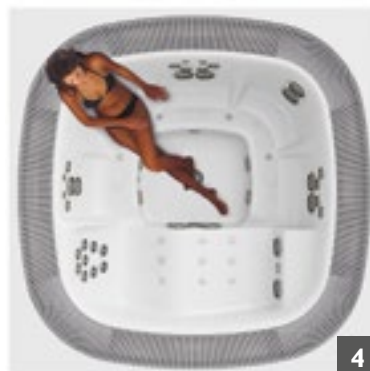

Maximum pleasure from Jacuzzi® professional wellness. Enjoy!

Enjoy the professional hot tub ideal for hotels, gyms and spas.

Ideal for intensive use, it is designed for small to medium sized hotels and day spas that offer wet/heat experiences. Fuss free installation and simple to use, Enjoy offers all the prestige and exclusivity of the genuine Jacuzzi® brand. Available as a built in hot tub, with plenty of room thanks to clever ergonomics and the use of an overflow grid, you will find that Enjoy expresses the ultimate in contemporary design in a perfect synthesis of uniqueness and functionality.

ENJOY: TAKE THE PATH TO 5 STAR WELLNESS

The 6 seats have been designed to deliver the genuine Jacuzzi® wellness path involving all the muscles and ensuring maximum effectiveness.

1. The hydromassage of the entrance position activates circulation and lightens the lower joints.
2. A gentle massage of the back, especially the shoulders and lumbar area stimulates blood circulation and loosens the joints.
3. The hydromassage here becomes more intense and energetic. The muscles are worked, circulation is stimulated, the skin is massaged by the rotating flow of the jets.
4. Hydromassage at its maximum force: all of the body is involved. This intermediate stage is ideal for dissolving stiffness and relaxing the muscles.
5. Now the massage is more soft and modulated, the muscles are more relaxed, fatigue disappears.
6. This is the moment of total relaxation: the lounge seat. A double row of delicate jets massage the whole body as fingers of water. The blower caresses hamstrings and calves, while the foot jet invigorates feet and legs.

DESIGN

- Sized to accommodate up to 6 people comfortably seated in their own personal seat.
- The compensation tank is conveniently available in a low version, enabling installation of the spa and tank at the same level.
- The overflow grid blends with the frame to create an elegant, seamless aesthetic.