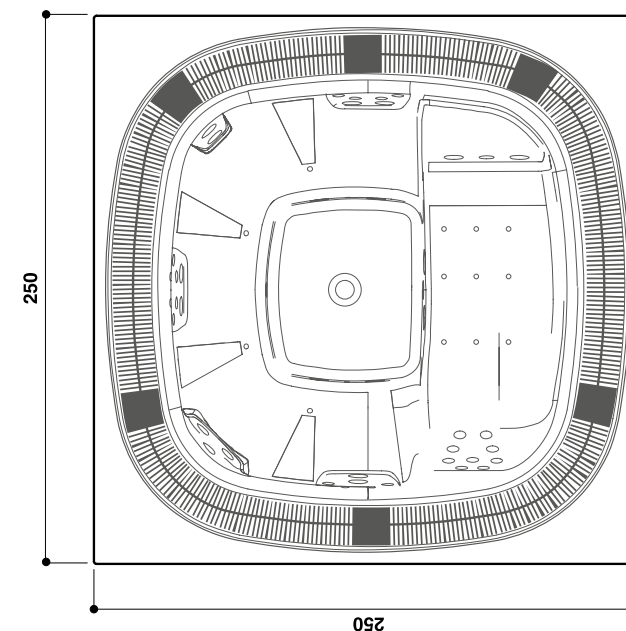

DESIGN

- Sized to accommodate up to 6 people comfortably seated in their own personal seat.
- The compensation tank is conveniently available in a low version, enabling installation of the spa and tank at the same level.
- The overflow grid blends with the frame to create an elegant, seamless aesthetic.

	BASE	TOP
FEATURES		
Length x width	250X250	250X250
Height	98	98
Seats	6 (1 lounge)	6 (1 lounge)
Framework	Metal	Metal
Insulation typology	Expanded Polyurethane	Expanded Polyurethane
WEIGHT & CAPACITY		
Floor load*	~470	~470
Water capacity	~2100	~2100
Average fill	~1700	~1700
Spa net weight*	~250	~250
Max. Spa weight*	~2350	~2350
EQUIPMENTS		
Jets	18	38
Blowers	-	15
Self-draining shell	●	●
Overflow rim	●	●
Aromatherapy	●	●
Light system - Multicolour	● 1 LED	● 2 LED
PUMPS		
1 speed pump	1	2
Circulation pump	●	●
FILTRATION SYSTEM		
Skimmer typology	External grid	External grid
Spa Pack monophase	● 1 pump hydro + circulation	● 2 pumps hydro + circulation+blower
Spa Pack triphase	-	● 2 pumps hydro + circulation+blower
Spa Pack Booster	●	●
ELECTRIC REQUIREMENTS		
Electric power type	single-phase	single-phase/tri-phase
Electric heater	3 kW	3/12
Max. absorption with electric heater	5,2 kW	5,8-17
Heater exchanger	40.000 kcal/h	40.000
CONTROL SYSTEM		
External pneumatic control	●	●
FINISHES		
Cover	●	●
Available colours	white, cobalt, platinum (acrylic)	white, cobalt, platinum (acrylic)