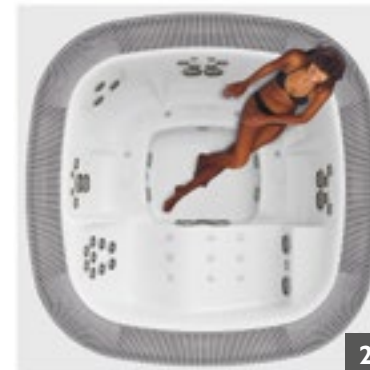

Maximum pleasure from Jacuzzi® professional wellness. Enjoy!

Enjoy the professional hot tub ideal for hotels, gyms and spas.

Ideal for intensive use, it is designed for small to medium sized hotels and day spas that offer wet/heat experiences. Fuss free installation and simple to use, Enjoy offers all the prestige and exclusivity of the genuine Jacuzzi® brand. Available as a built in hot tub, with plenty of room thanks to clever ergonomics and the use of an overflow grid, you will find that Enjoy expresses the ultimate in contemporary design in a perfect synthesis of uniqueness and functionality.

ENJOY: TAKE THE PATH TO 5 STAR WELLNESS

The 6 seats have been designed to deliver the genuine Jacuzzi® wellness path involving all the muscles and ensuring maximum effectiveness.

1. The hydromassage of the entrance position activates circulation and lightens the lower joints.
2. A gentle massage of the back, especially the shoulders and lumbar area stimulates blood circulation and loosens the joints.
3. The hydromassage here becomes more intense and energetic. The muscles are worked, circulation is stimulated, the skin is massaged by the rotating flow of the jets.
4. Hydromassage at its maximum force: all of the body is involved. This intermediate stage is ideal for dissolving stiffness and relaxing the muscles.
5. Now the massage is more soft and modulated, the muscles are more relaxed, fatigue disappears.
6. This is the moment of total relaxation: the lounge seat. A double row of delicate jets massage the whole body as fingers of water. The blower caresses hamstrings and calves, while the foot jet invigorates feet and legs.

DESIGN

- Sized to accommodate up to 6 people comfortably seated in their own personal seat.
- The compensation tank is conveniently available in a low version, enabling installation of the spa and tank at the same level.
- The overflow grid blends with the frame to create an elegant, seamless aesthetic.