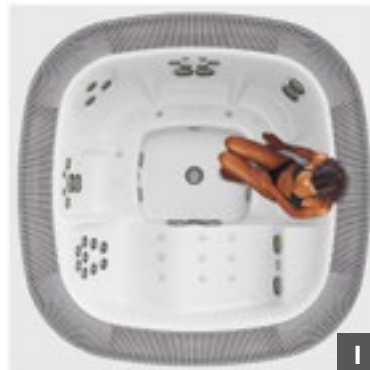

Maximum pleasure from Jacuzzi® professional wellness. Enjoy!

Enjoy the professional hot tub ideal for hotels, gyms and spas.

Ideal for intensive use, it is designed for small to medium sized hotels and day spas that offer wet/heat experiences. Fuss free installation and simple to use, Enjoy offers all the prestige and exclusivity of the genuine Jacuzzi® brand. Available as a built in hot tub, with plenty of room thanks to clever ergonomics and the use of an overflow grid, you will find that Enjoy expresses the ultimate in contemporary design in a perfect synthesis of uniqueness and functionality.

ENJOY: TAKE THE PATH TO 5 STAR WELLNESS

The 6 seats have been designed to deliver the genuine Jacuzzi® wellness path involving all the muscles and ensuring maximum effectiveness.

1. The hydromassage of the entrance position activates circulation and lightens the lower joints.
2. A gentle massage of the back, especially the shoulders and lumbar area stimulates blood circulation and loosens the joints.
3. The hydromassage here becomes more intense and energetic. The muscles are worked, circulation is stimulated, the skin is massaged by the rotating flow of the jets.
4. Hydromassage at its maximum force: all of the body is involved. This intermediate stage is ideal for dissolving stiffness and relaxing the muscles.
5. Now the massage is more soft and modulated, the muscles are more relaxed, fatigue disappears.
6. This is the moment of total relaxation: the lounge seat. A double row of delicate jets massage the whole body as fingers of water. The blower caresses hamstrings and calves, while the foot jet invigorates feet and legs.

DESIGN

- Sized to accommodate up to 6 people comfortably seated in their own personal seat.
- The compensation tank is conveniently available in a low version, enabling installation of the spa and tank at the same level.
- The overflow grid blends with the frame to create an elegant, seamless aesthetic.